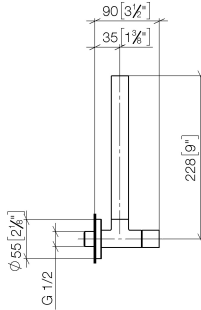

Angle valve - Chrome

22 901 979

- rosette Ø 55 mm
- hose covering 200mm, for shortening
- WRAS 2205004

	Chrome	22 901 979-00
	Brushed Platinum	22 901 979-06
	Platinum	22 901 979-08
	Durabress (23kt Gold)	22 901 979-09
	Dark Chrome	22 901 979-19
	Brushed Durabress (23kt Gold)	22 901 979-28
	Matte Black	22 901 979-33
	Brushed Champagne (22kt Gold)	22 901 979-46
	Champagne (22kt Gold)	22 901 979-47
	Brushed Chrome	22 901 979-93
	Brushed Dark Platinum	22 901 979-99

Angle valve - Chrome

22 901 979

mm [inches]

Flow rate chart

Certificates

WRAS_2205004.

Angle valve - Chrome

22 901 979

Parts for other finishes can be found here: [Brushed](#)
[Platinum](#)

Spare parts list

No.	Item Number	Name	Quantity used	Delivery time
1	09 28 22 020-00	pipe	1	10
2	90 24 03 276 00 90	conversion kit	1	2
3	09 20 22 001-00	handle	1	10
4	90 90 03 006 00 90	top	1	2
5	09 27 22 015-00	rosette	1	10
6	09 14 10 093 90	seal	1	2