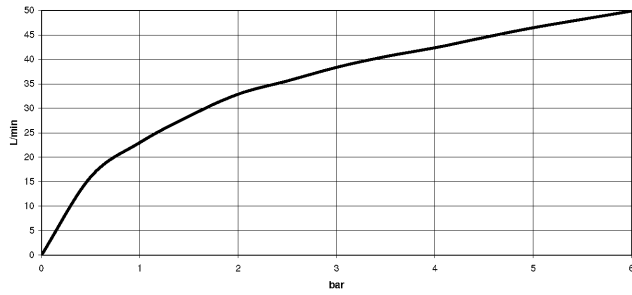

Angle valve - Chrome

22 901 979

- rosette Ø 55 mm
- hose covering 200mm, for shortening
- WRAS 2205004

	Chrome	22 901 979-00
	Brushed Platinum	22 901 979-06
	Platinum	22 901 979-08
	Durabress (23kt Gold)	22 901 979-09
	Dark Chrome	22 901 979-19
	Brushed Durabress (23kt Gold)	22 901 979-28
	Matte Black	22 901 979-33
	Brushed Champagne (22kt Gold)	22 901 979-46
	Champagne (22kt Gold)	22 901 979-47
	Brushed Chrome	22 901 979-93
	Brushed Dark Platinum	22 901 979-99

Angle valve - Chrome

22 901 979

mm [inches]

Flow rate chart

Certificates

WRAS_2205004.

Angle valve - Chrome

22 901 979